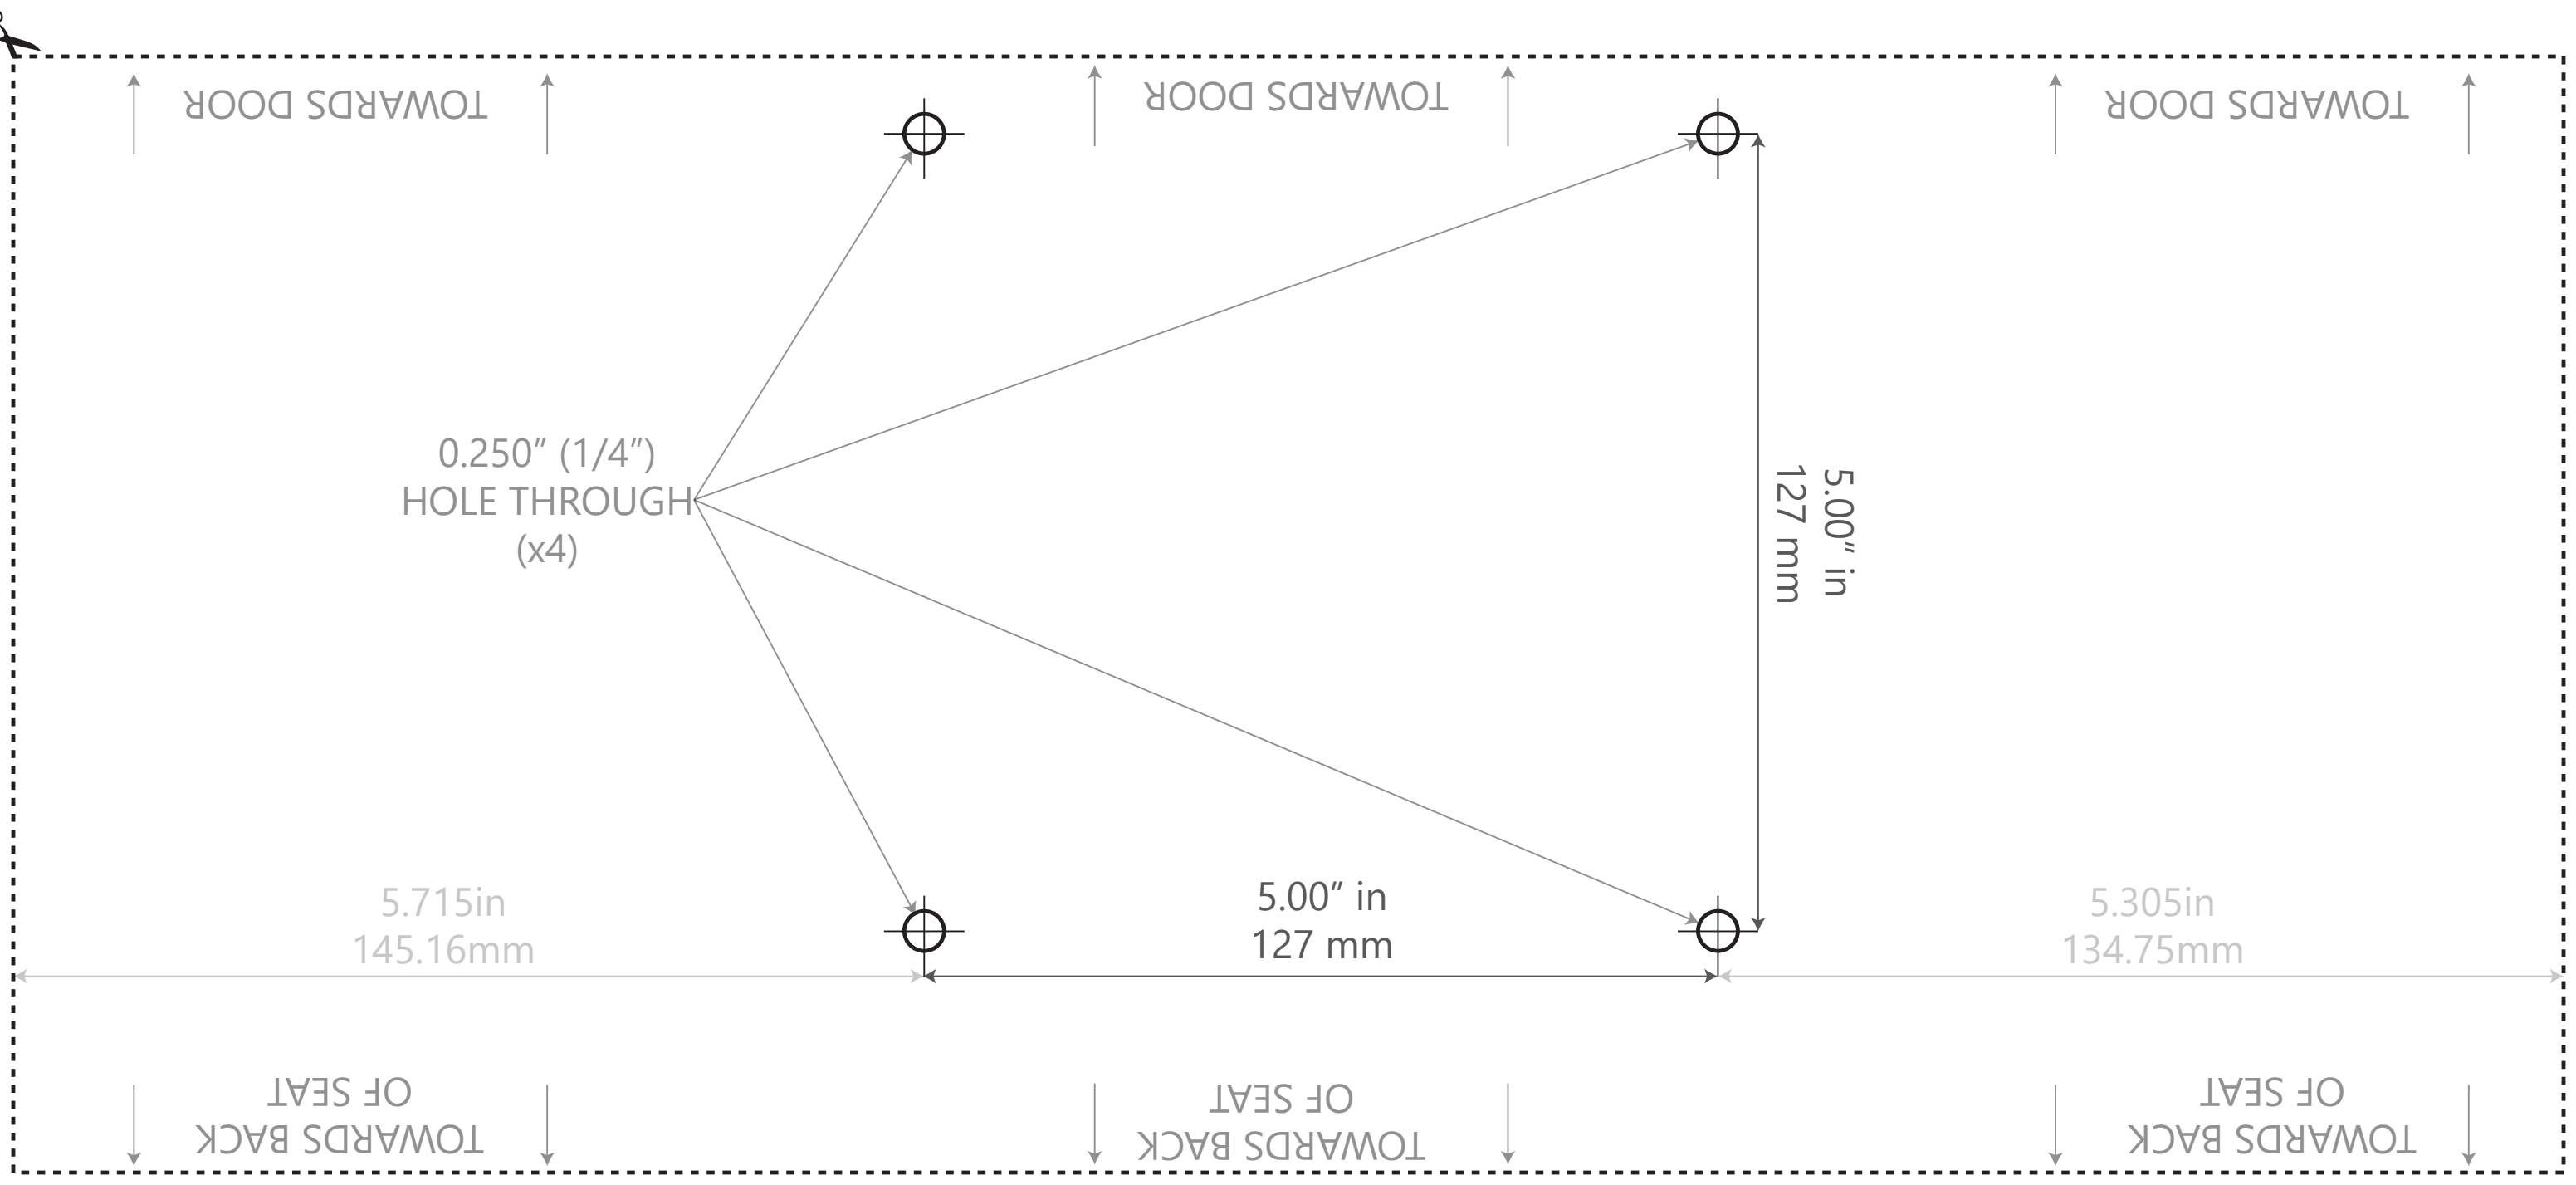

HAVE ANY QUESTIONS OR CONCERNS? CONTACT US AT 1-800-688-6840

HAVE ANY QUESTIONS OR CONCERNS? CONTACT US AT 1-800-688-6840

E.T.M.-1 Seat Diagram
Please cut along the dotted lines